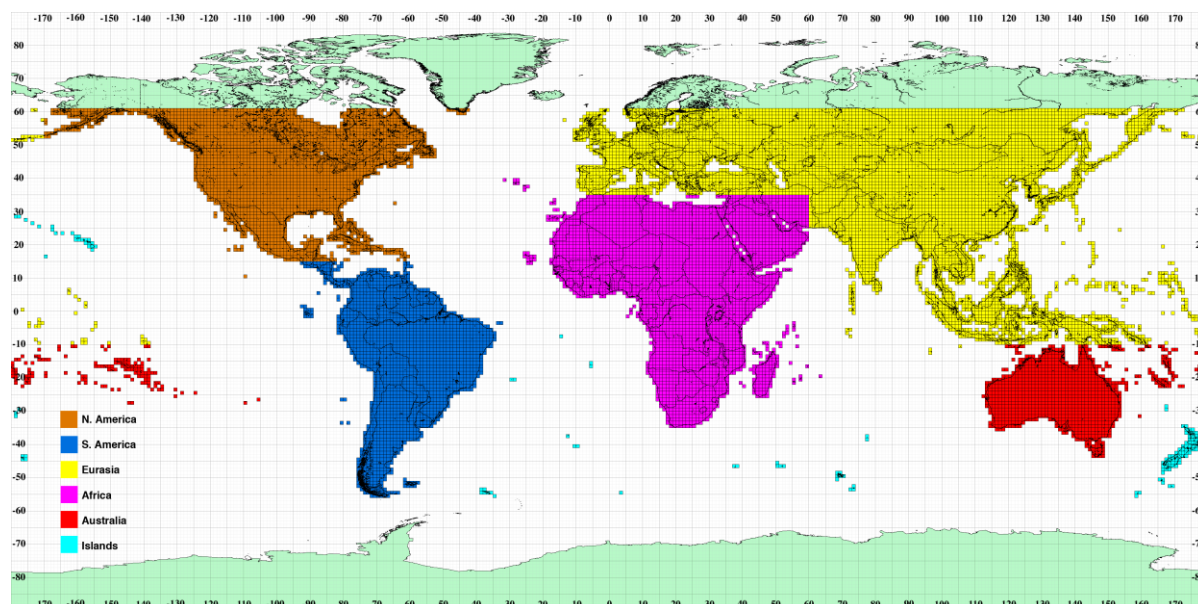

The STRM V3 data is fully described here:

https://lpdaac.usgs.gov/products/measures_products_table/srtmg13

Note: this data set is derived using the *Averaging Method* as described in this document:

https://lpdaac.usgs.gov/sites/default/files/public/measures/docs/NASA_SRTM_V3.pdf

This terrain data covers below 60 degrees in latitude at a resolution of 3 arc seconds (about 90m).

Due to the resolution of this data the world is divided into areas (see picture below) where each area is can be many gigabytes in size.

The URLs to download the data (and the approximate download size) are shown below:

Africa (3GB):

http://downloads.transfinite.com/terraindownloads/Africa_SRTM_HGT_SWBD_MERGED_V3_0.zip

Australia (1GB):

http://downloads.transfinite.com/terraindownloads/Australia_SRTM_HGT_SWBD_MERGED_V3_0.zip

Eurasia (5GB):

http://downloads.transfinite.com/terraindownloads/Eurasia_SRTM_HGT_SWBD_MERGED_V3_0.zip

Islands: (100 MB)

http://downloads.transfinite.com/terraindownloads/Islands_SRTM_HGT_SWBD_MERGED_V3_0.zip